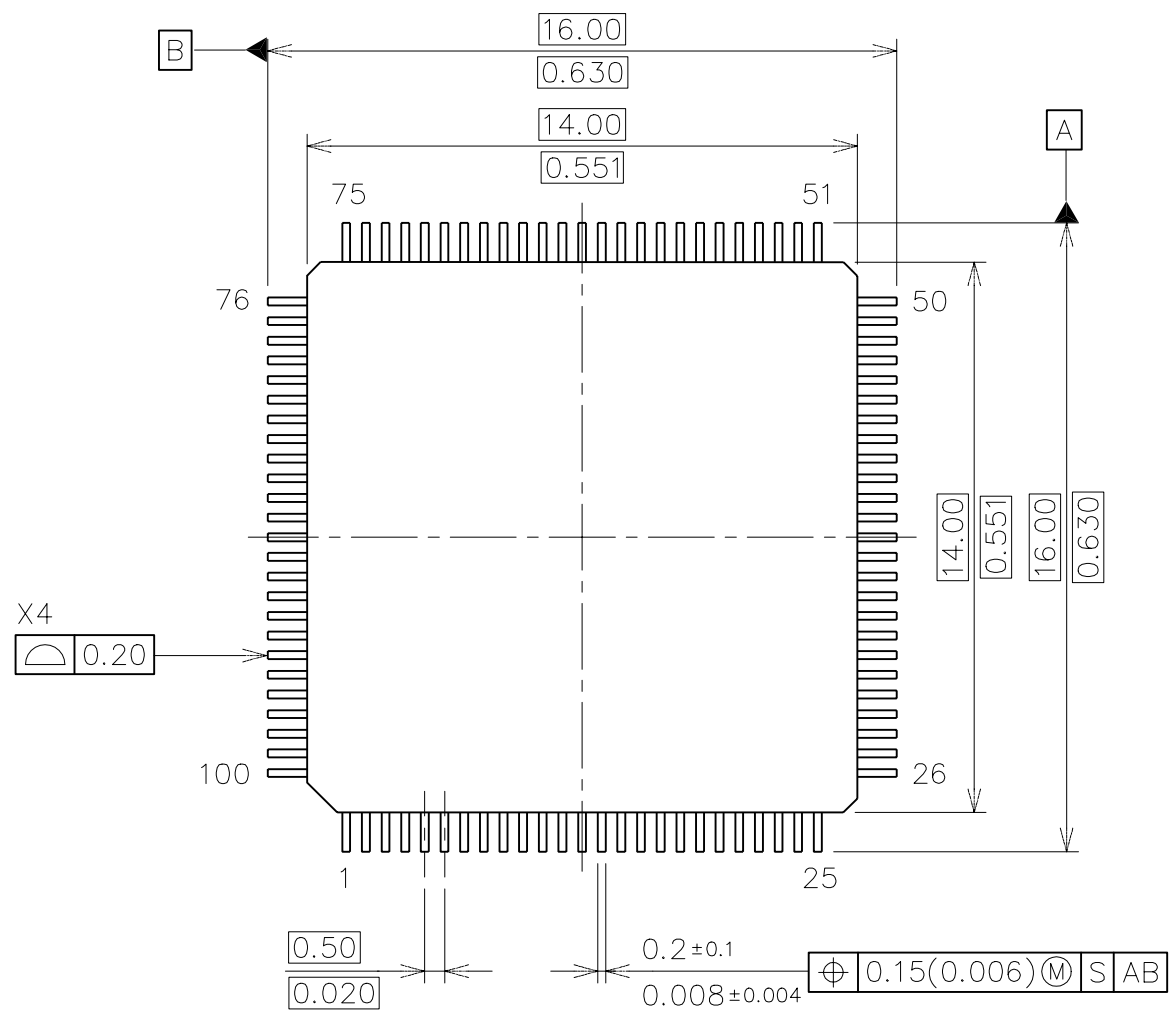

TQFP-100-P1 (size=14x14, pitch=0.5, t=1.2max unit:mm)

UNIT: $\frac{\text{MM}}{\text{INCH}}$