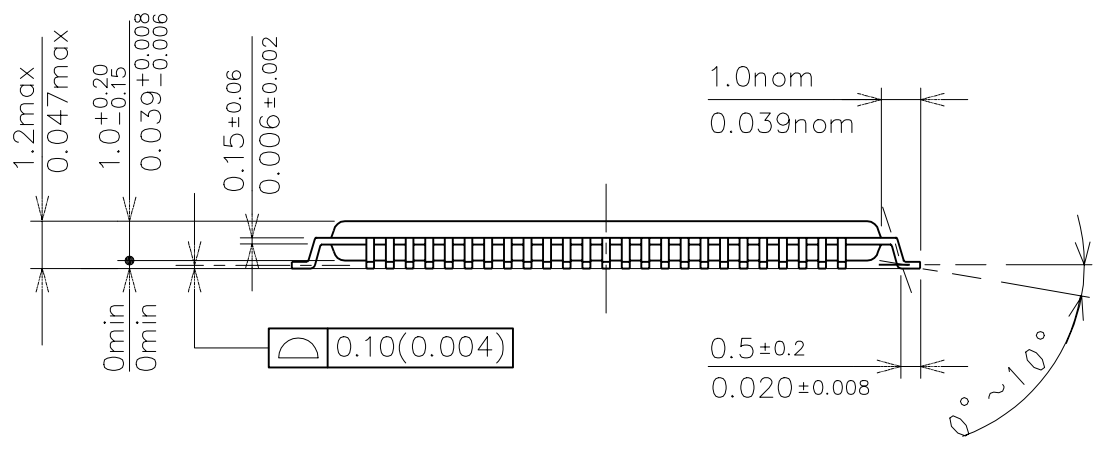

TQFP-100-P1 (size=14x14, pitch=0.5, t=1.2max unit:mm)

UNIT: $\frac{\text{MM}}{\text{INCH}}$