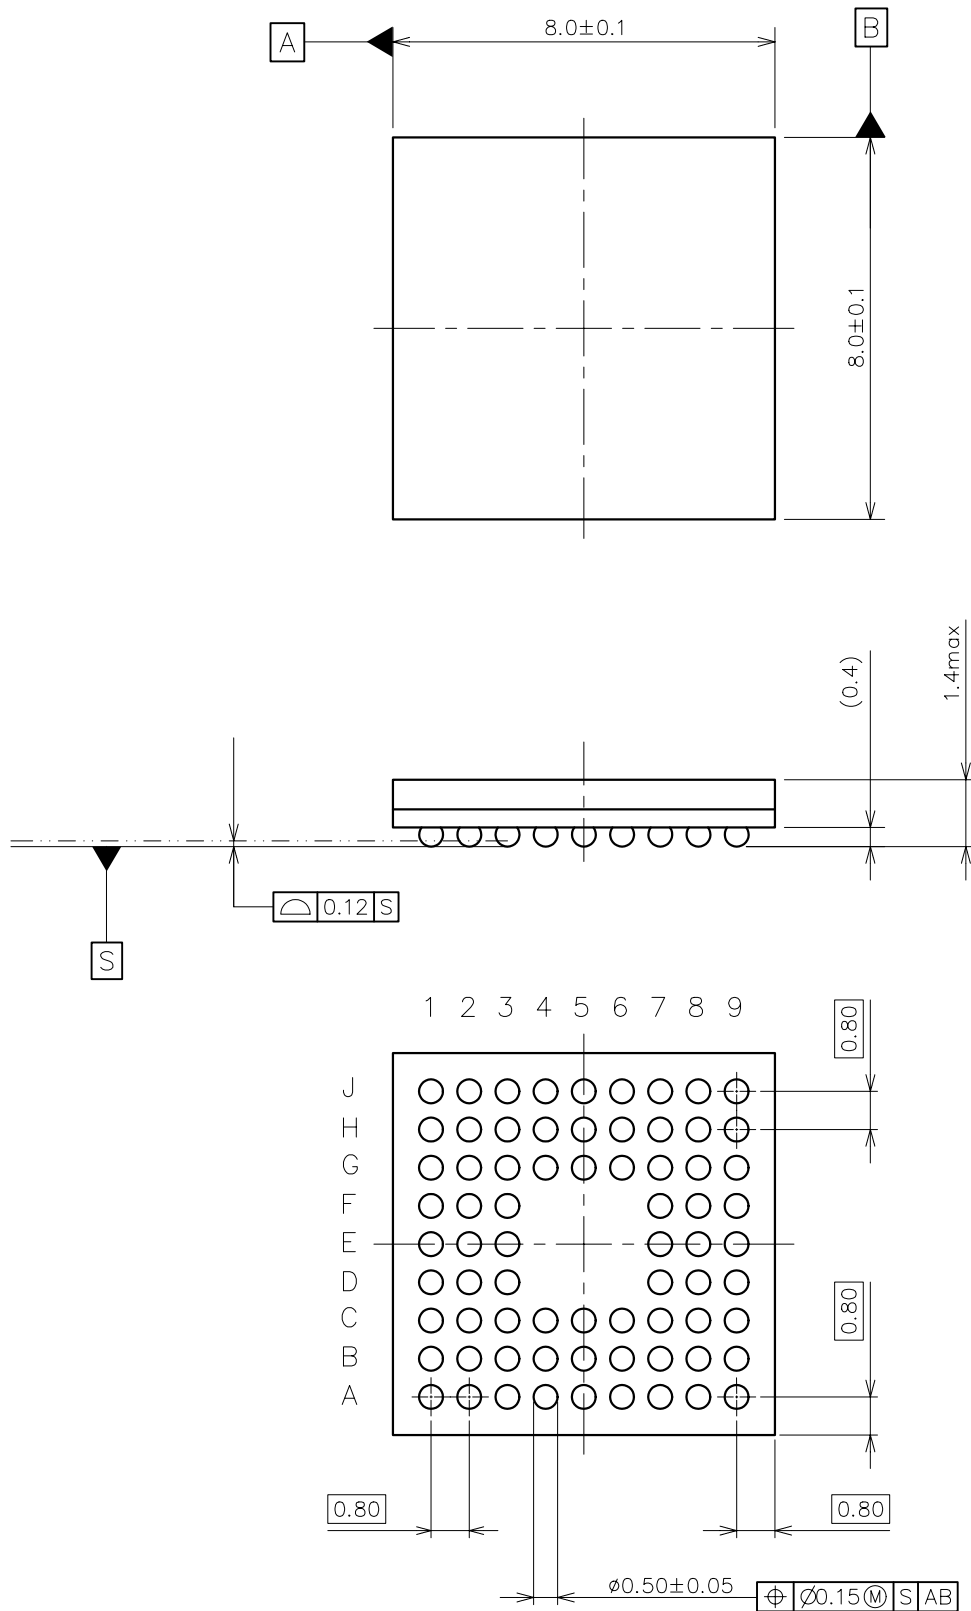

**CSP-72-P3 (size=8x8, pitch=0.8, t=1.4max unit=mm)**

UNIT: mm