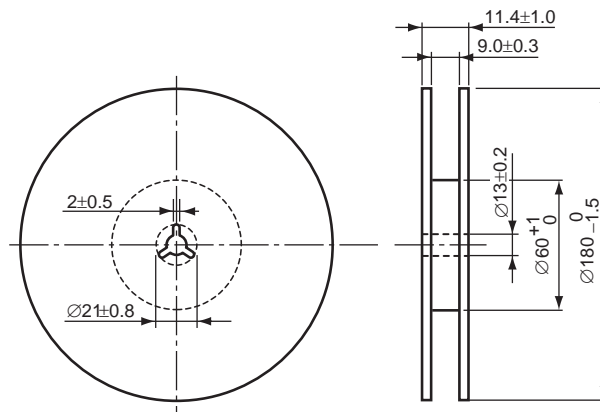

• QFN023023-16

Unit: mm

PACKAGE DIMENSIONS

TAPING SPECIFICATION

TAPING REEL DIMENSIONS REUSE REEL (EIAJ-RRM-08Bc)

1 reel = 3,000 pcs

Land Pattern and Screen Mask (Reference Chart)

* Pad layout and size can modify by customers material, equipment, method.
Please adjust pad layout according to your conditions.