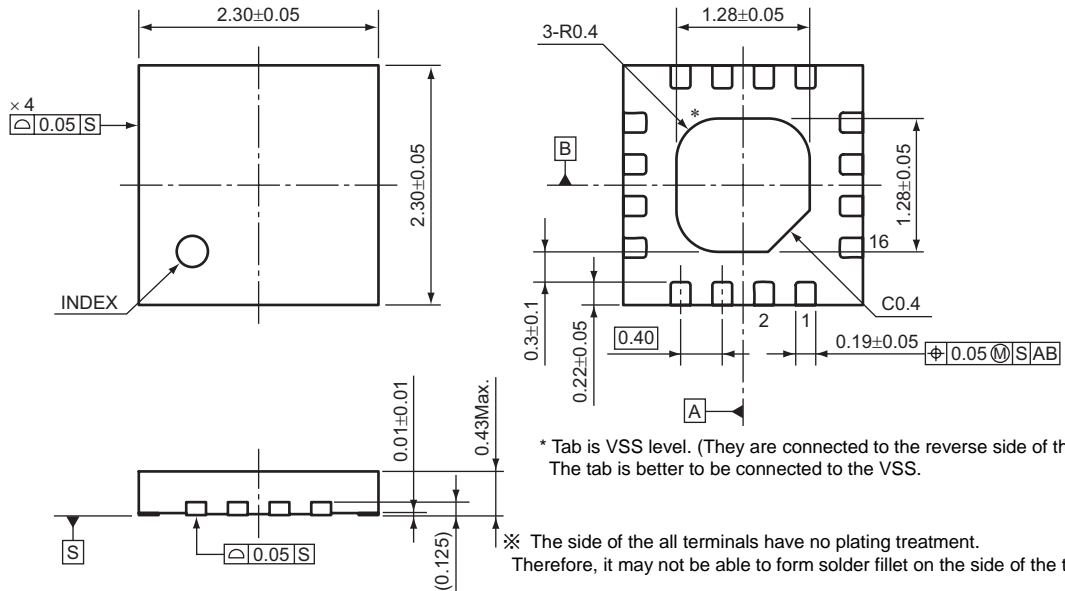

• QFN023023-16

Unit: mm

PACKAGE DIMENSIONS

TAPING SPECIFICATION

TAPING REEL DIMENSIONS REUSE REEL (EIAJ-RRM-08Bc)

1 reel = 3,000 pcs

Land Pattern and Screen Mask (Reference Chart)

* Pad layout and size can modify by customers material, equipment, method.
Please adjust pad layout according to your conditions.