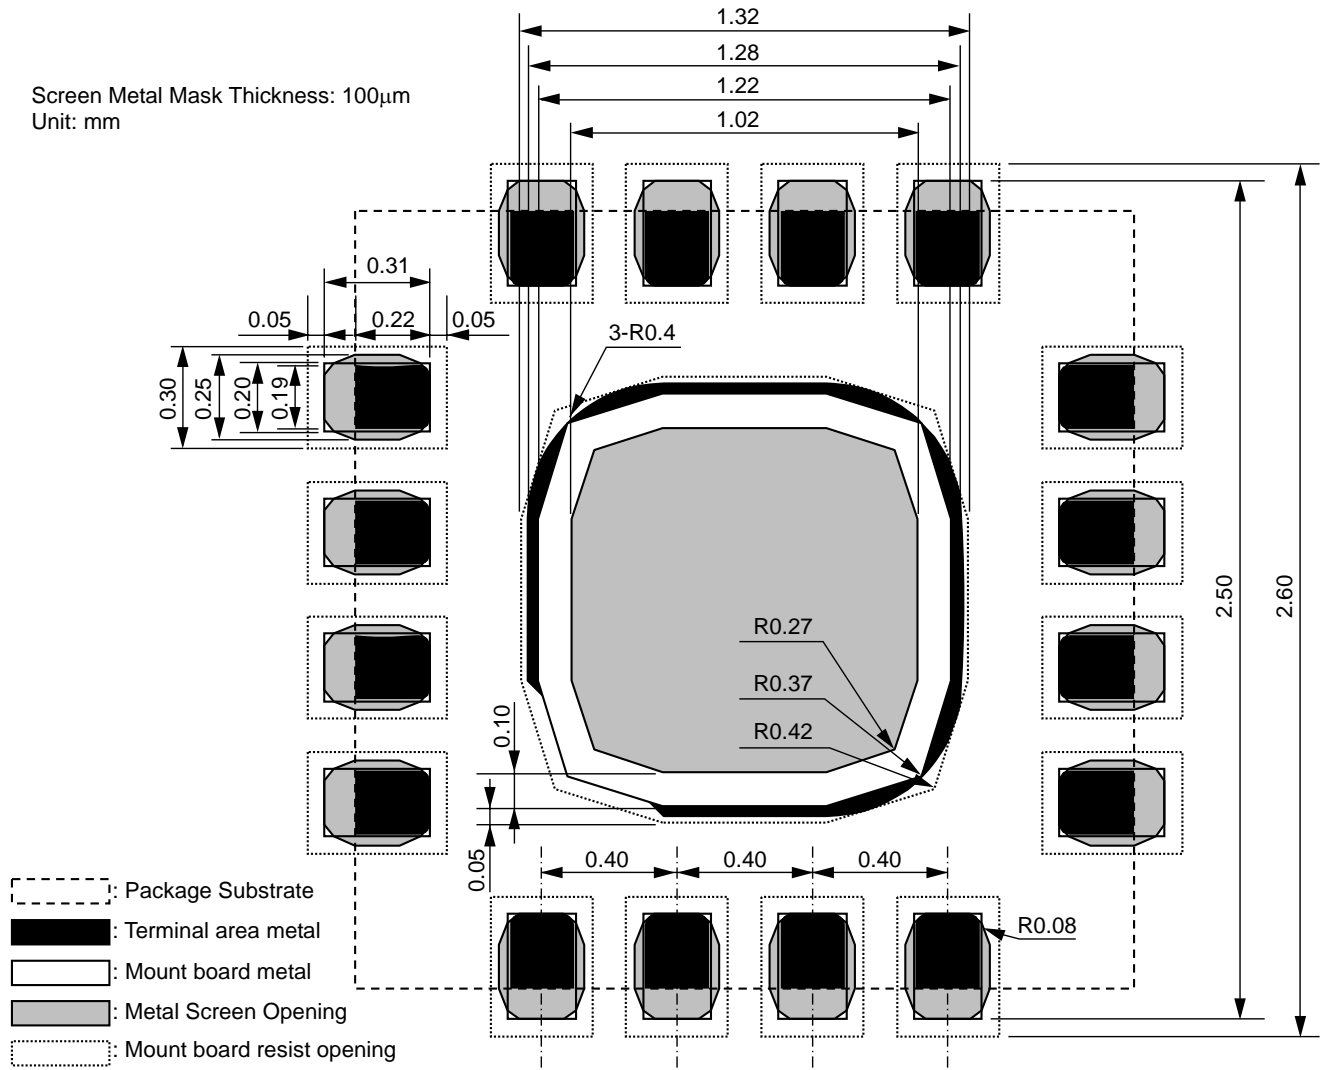

• QFN023023-16

Unit: mm

PACKAGE DIMENSIONS

TAPING SPECIFICATION

TAPING REEL DIMENSIONS REUSE REEL (EIAJ-RRM-08Bc)

1 reel = 3,000 pcs

Land Pattern and Screen Mask (Reference Chart)

* Pad layout and size can modify by customers material, equipment, method.
Please adjust pad layout according to your conditions.