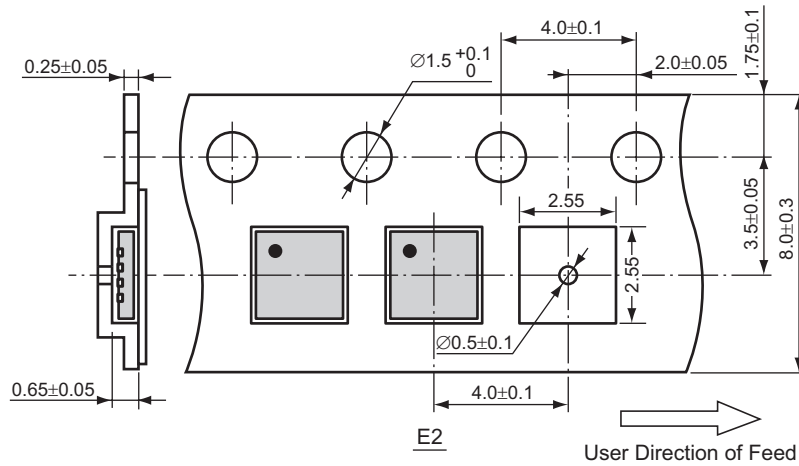

• QFN023023-16

Unit: mm

PACKAGE DIMENSIONS

TAPING SPECIFICATION

TAPING REEL DIMENSIONS REUSE REEL (EIAJ-RRM-08Bc)

1 reel = 3,000 pcs

Land Pattern and Screen Mask (Reference Chart)

* Pad layout and size can modify by customers material, equipment, method.
Please adjust pad layout according to your conditions.