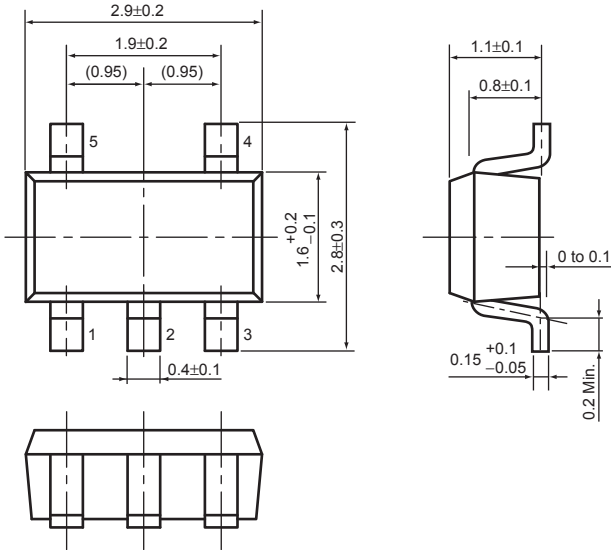

• SOT-23-5 (SC-74A)

Unit: mm

PACKAGE DIMENSIONS

RECOMMENDED LAND PATTERN

TAPING SPECIFICATION

TAPING REEL DIMENSIONS REUSE REEL (EIAJ-RRM-08Bc)

(1reel=3,000pcs)