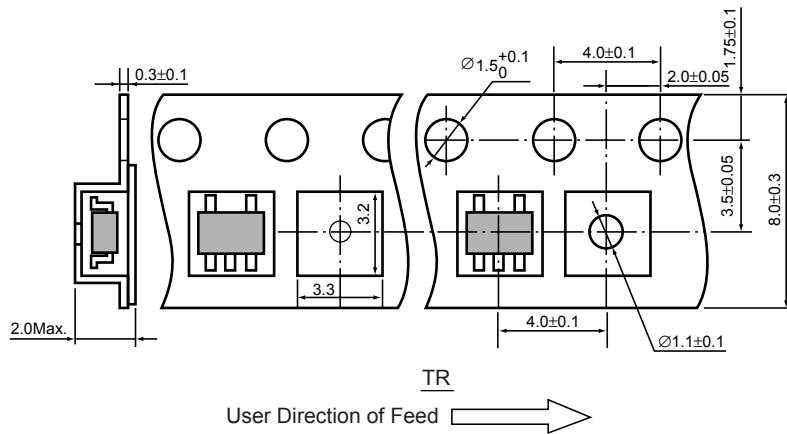

• SOT-23-5 (SC-74A)

Unit: mm

PACKAGE DIMENSIONS

RECOMMENDED LAND PATTERN

TAPING SPECIFICATION

TAPING REEL DIMENSIONS REUSE REEL (EIAJ-RRM-08Bc)

(1reel=3,000pcs)