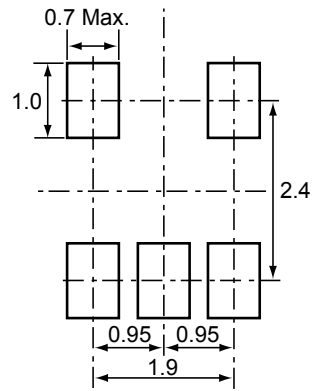

• SOT-23-5 (SC-74A)

Unit: mm

PACKAGE DIMENSIONS

RECOMMENDED LAND PATTERN

TAPING SPECIFICATION

TAPING REEL DIMENSIONS REUSE REEL (EIAJ-RRM-08Bc)

(1reel=3,000pcs)