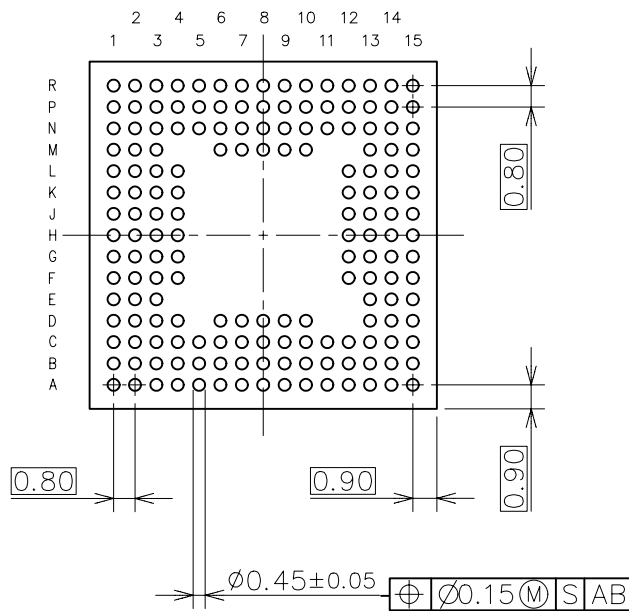

**CSP-167-P1 (size=13x13, pitch=0.8, t=1.4max unit=mm)**

UNIT: mm

ver.B