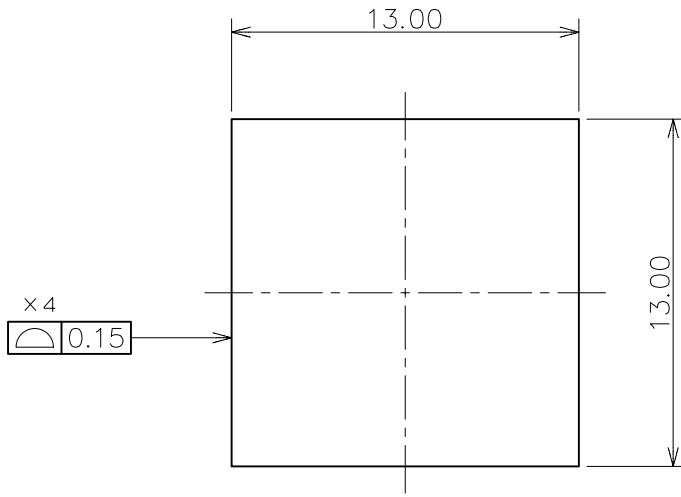

**CSP-167-P1 (size=13x13, pitch=0.8, t=1.4max unit=mm)**

UNIT: mm

ver.B