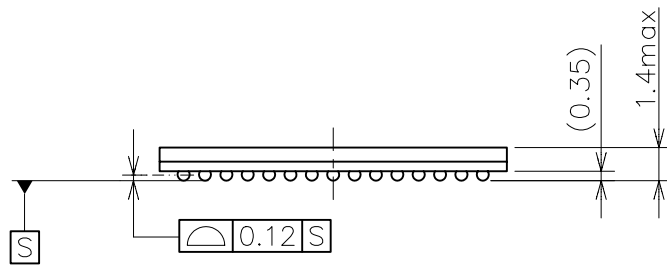

**CSP-167-P1 (size=13x13, pitch=0.8, t=1.4max unit=mm)**

UNIT: mm

ver.B